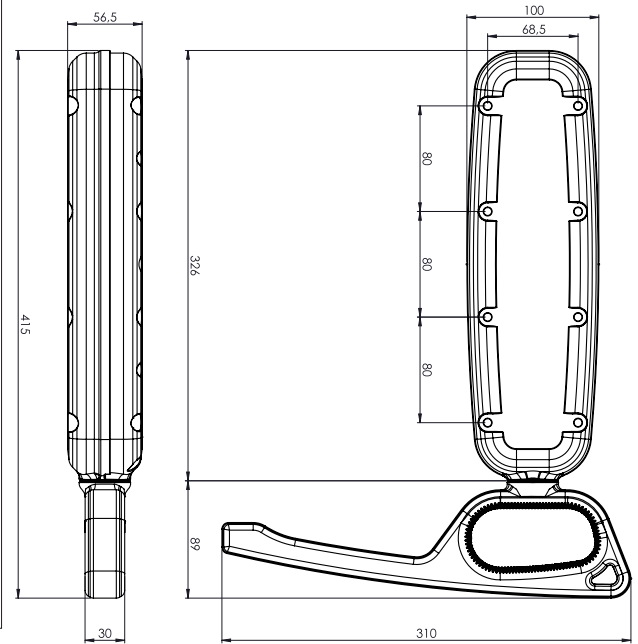

PLASTIC DOOR RETAINER

Plastic Door Retainer Holds Doors Back Safely and Securely

Code	Dimensions mm			Weight kg
	L	H	D	
83600	56.5	415	310	1.2