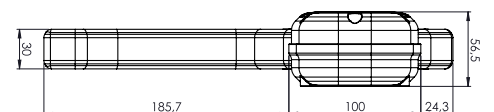

PLASTIC DOOR RETAINER

Plastic Door Retainer Holds Doors Back Safely and Securely

Code	Dimensions mm			Weight kg
	L	H	D	
83600	56.5	415	310	1.2