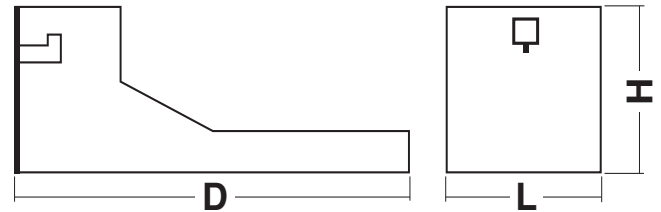

BAWER V25 SERIES BLACK PALLET TRUCK BOX

Black - Europlex Lock system - Available with Pull-out ramp

Code	Dimensions mm			Weight kg
	L	H	D	
V2570	820	650	1600	64.4
V2571*	820	650	1600	75.0
V2572	670	650	1600	53.0
V2573*	670	650	1600	60.0

BAWER V35 SERIES STAINLESS STEEL PALLET TRUCK BOX

Stainless Steel - Euroinox Lock system - Available with Pull-out ramp

* With Pullout Ramp

Code	Dimensions mm			Weight kg
	L	H	D	
V3570	820	650	1600	64.4
V3571*	820	650	1600	75.0
V3572	670	650	1600	53.0
V3573*	670	650	1600	60.0