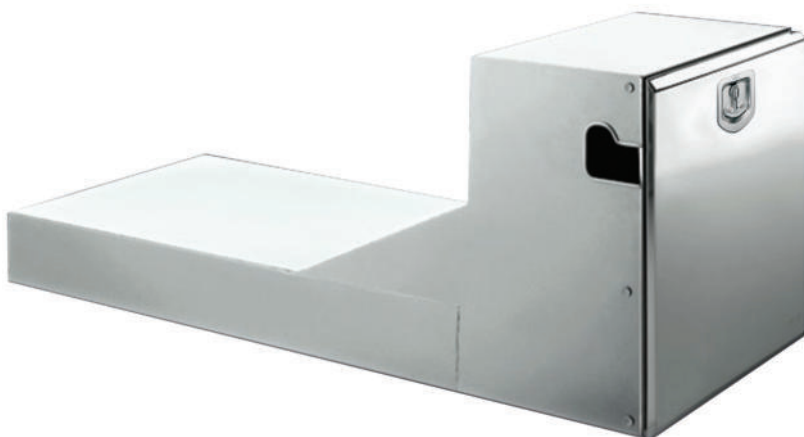

BAWER V25 SERIES BLACK PALLET TRUCK BOX

Black - Europlex Lock system - Available with Pull-out ramp

Code	Dimensions mm			Weight kg
	L	H	D	
V2570	820	650	1600	64.4
V2571*	820	650	1600	75.0
V2572	670	650	1600	53.0
V2573*	670	650	1600	60.0

BAWER V35 SERIES STAINLESS STEEL PALLET TRUCK BOX

Stainless Steel - Euroinox Lock system - Available with Pull-out ramp

* With Pullout Ramp

Code	Dimensions mm			Weight kg
	L	H	D	
V3570	820	650	1600	64.4
V3571*	820	650	1600	75.0
V3572	670	650	1600	53.0
V3573*	670	650	1600	60.0