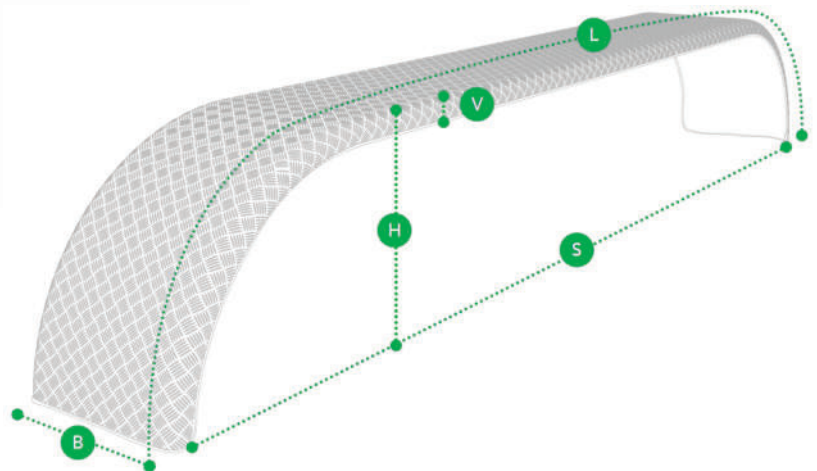

# TREAD PLATE ALUMINIUM MUDGUARD SINGLE AXLE

Tread plate aluminium mudguard - single axle - Light and robust

Code	Dimensions mm				
	B	L	S	H	V
DK7900	500	2000	1300	630	60
DK7905	650	2000	1300	630	60
DK7960 with edge	500	2000	1300	630	60
DK7965 with edge	650	2000	1300	630	60

# TREAD PLATE ALUMINIUM MUDGUARD MULTI AXLE

Tread plate aluminium mudguard - multi axle - Light and robust

Code	Dimensions mm				
	B	L	S	H	V
DK7910	500	4700	3950	690	60
DK7920	650	3500	2740	690	60
DK7980 with edge	500	4700	3950	690	60
DK7990 with edge	650	3500	2740	690	60