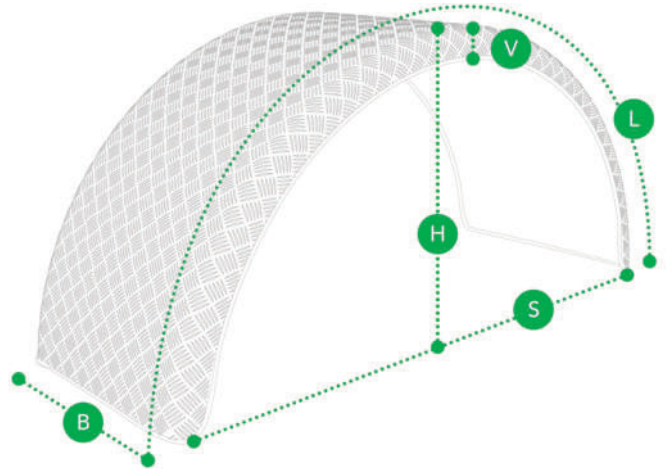

# TREAD PLATE ALUMINIUM MUDGUARD SINGLE AXLE

Tread plate aluminium mudguard - single axle - Light and robust

Code	Dimensions mm				
	B	L	S	H	V
DK7900	500	2000	1300	630	60
DK7905	650	2000	1300	630	60
DK7960 with edge	500	2000	1300	630	60
DK7965 with edge	650	2000	1300	630	60

# TREAD PLATE ALUMINIUM MUDGUARD MULTI AXLE

Tread plate aluminium mudguard - multi axle - Light and robust

Code	Dimensions mm				
	B	L	S	H	V
DK7910	500	4700	3950	690	60
DK7920	650	3500	2740	690	60
DK7980 with edge	500	4700	3950	690	60
DK7990 with edge	650	3500	2740	690	60