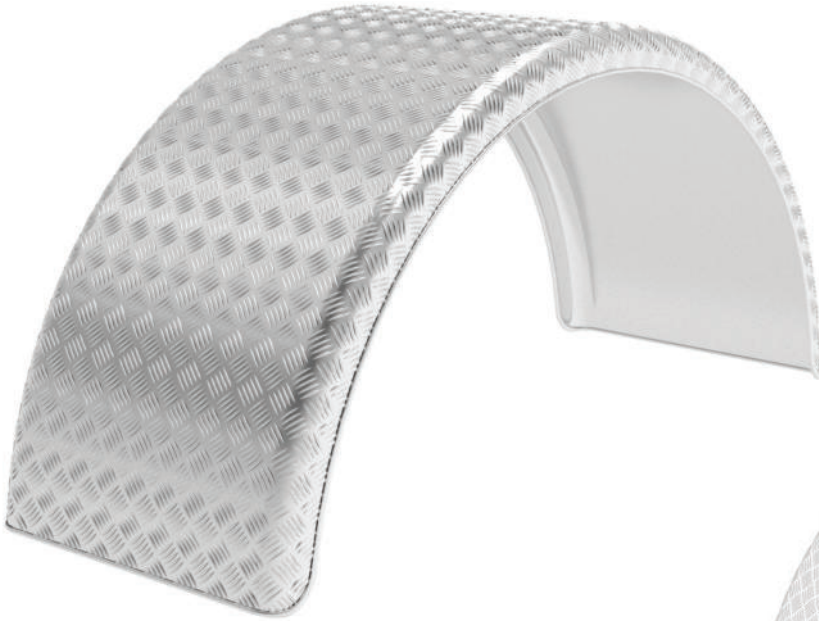

# TREAD PLATE ALUMINIUM MUDGUARD SINGLE AXLE

Tread plate aluminium mudguard - single axle - Light and robust

Code	Dimensions mm				
	B	L	S	H	V
DK7900	500	2000	1300	630	60
DK7905	650	2000	1300	630	60
DK7960 with edge	500	2000	1300	630	60
DK7965 with edge	650	2000	1300	630	60

# TREAD PLATE ALUMINIUM MUDGUARD MULTI AXLE

Tread plate aluminium mudguard - multi axle - Light and robust

Code	Dimensions mm				
	B	L	S	H	V
DK7910	500	4700	3950	690	60
DK7920	650	3500	2740	690	60
DK7980 with edge	500	4700	3950	690	60
DK7990 with edge	650	3500	2740	690	60