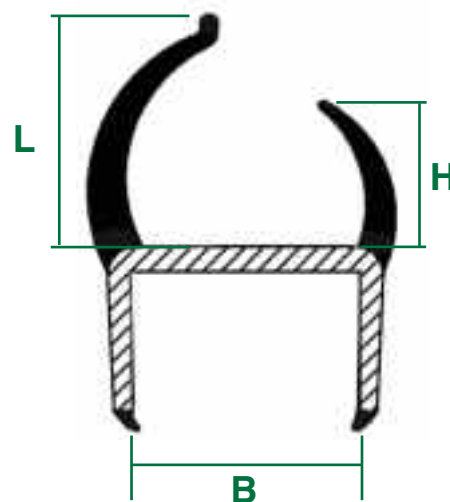

RIGID PVS SEAL REAR AND LATERAL DOORS

Rigid PVC Co-Extruded Seal - PVC Rubber - 3.2m for Rear and Lateral Doors

Code	Dimensions mm			Weight kg
	L	B	H	
602000100	27	19.0	12	1.50
602000200	27	21.8	14	2.00
602000300	27	27.2	14	1.50
602000400	33	30.0	15	1.50
602000500	34	35.35	15	1.50
602000600	34	41.9	14	2.00
602000700	34	30.0	15	1.50

PVC RUBBER SEAL FOR ANGLES

PVC Rubber - Seal for Angles

Code	Dimensions mm		Weight kg
	B	H	
6022000100	21	75	0.01